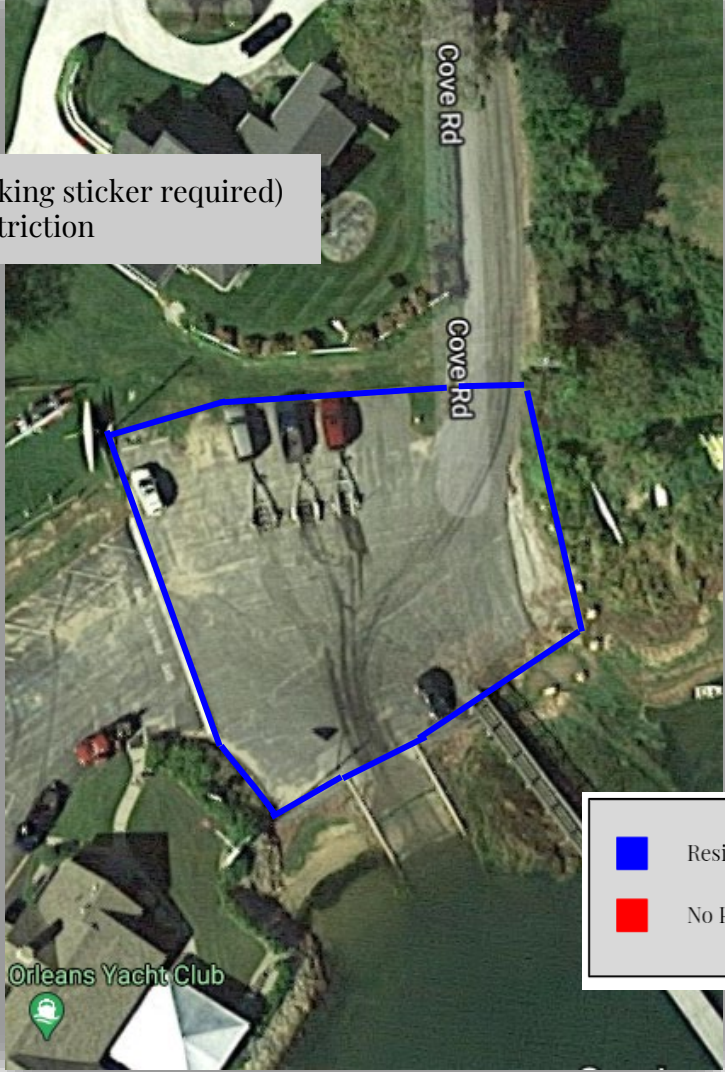

Cove Road Landing

- Permit Parking (resident beach parking sticker required)
  June 15 - September 15, no time restriction

	Resident Permit Parking
	No Parking At Any Time