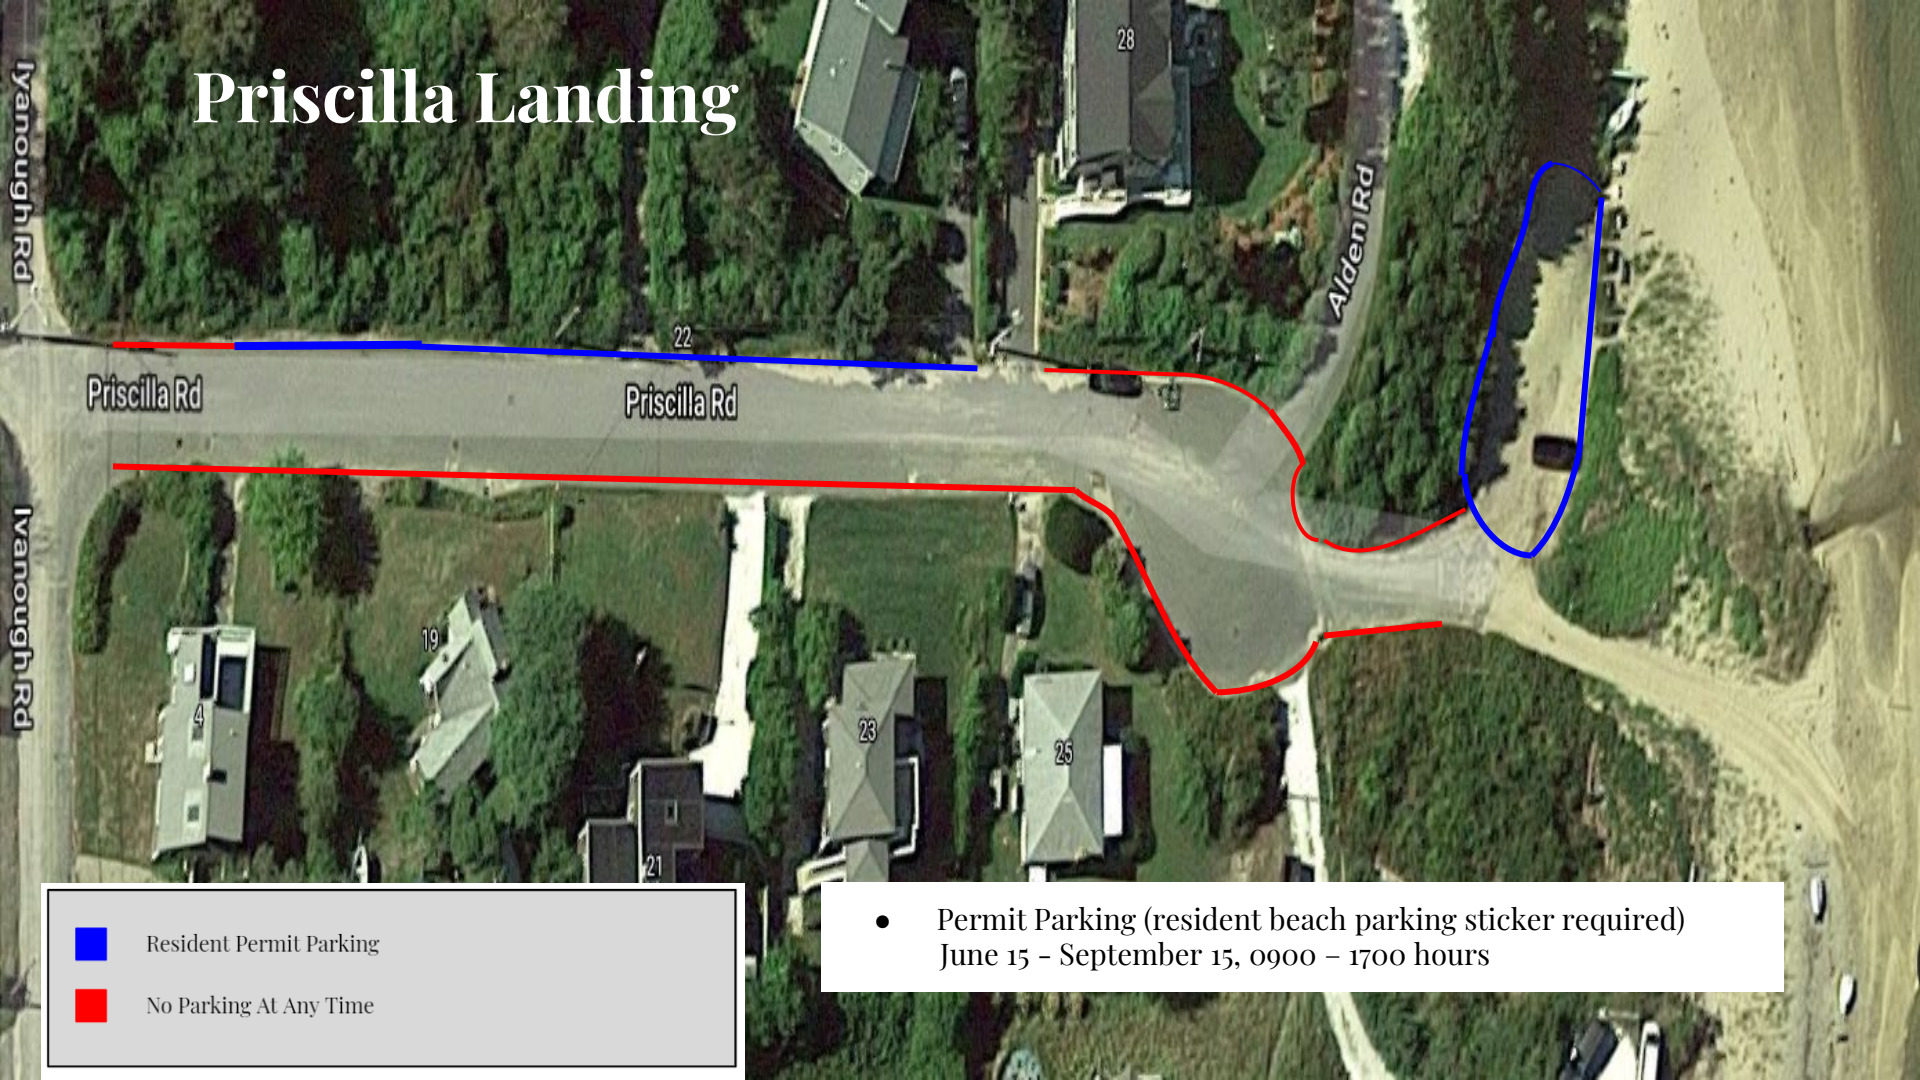

Priscilla Landing

- Resident Permit Parking
- No Parking At Any Time

- Permit Parking (resident beach parking sticker required)
  June 15 - September 15, 0900 - 1700 hours