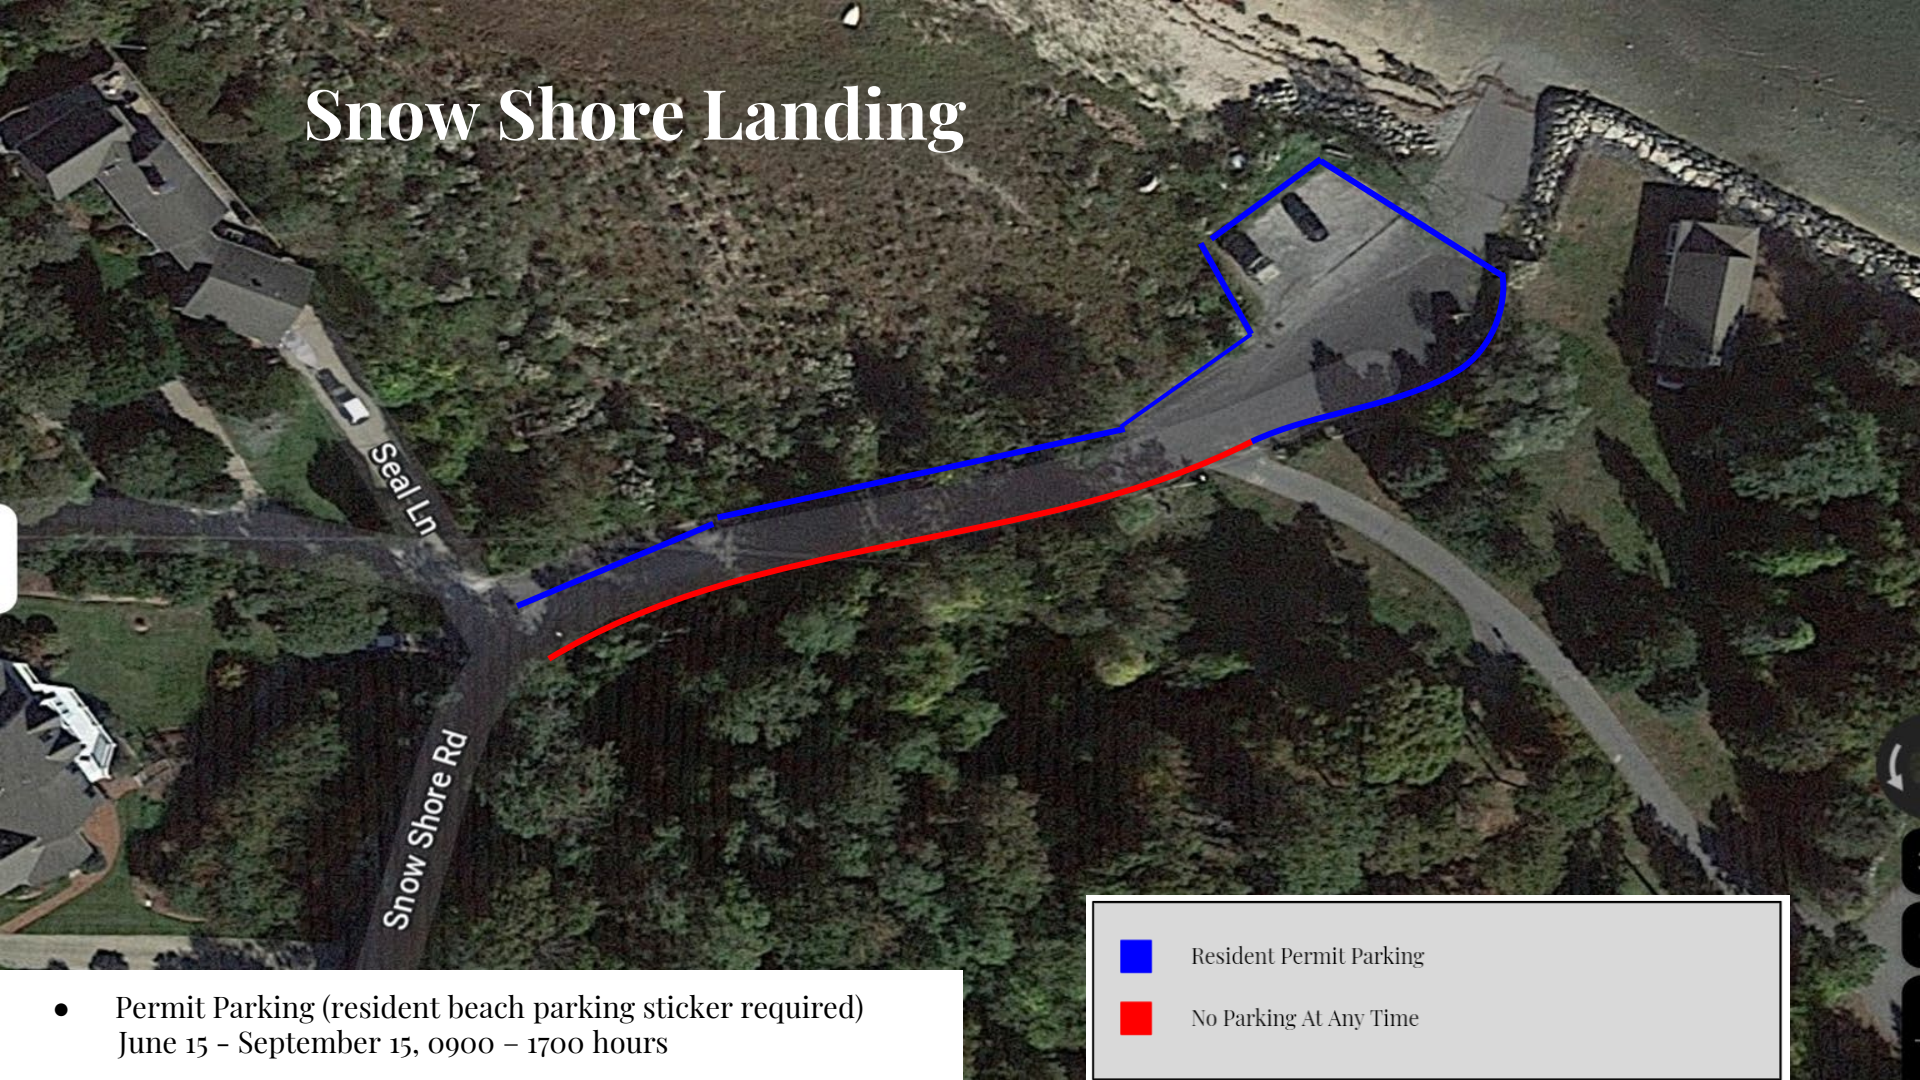

# Tonset Landing

- Permit Parking (resident beach parking sticker required)  
June 15 - September 15, 0900 - 1700 hours

 Resident Permit Parking

 No Parking At Any Time

# Snow Shore Landing

- Permit Parking (resident beach parking sticker required)  
June 15 - September 15, 0900 - 1700 hours

-  Resident Permit Parking
-  No Parking At Any Time