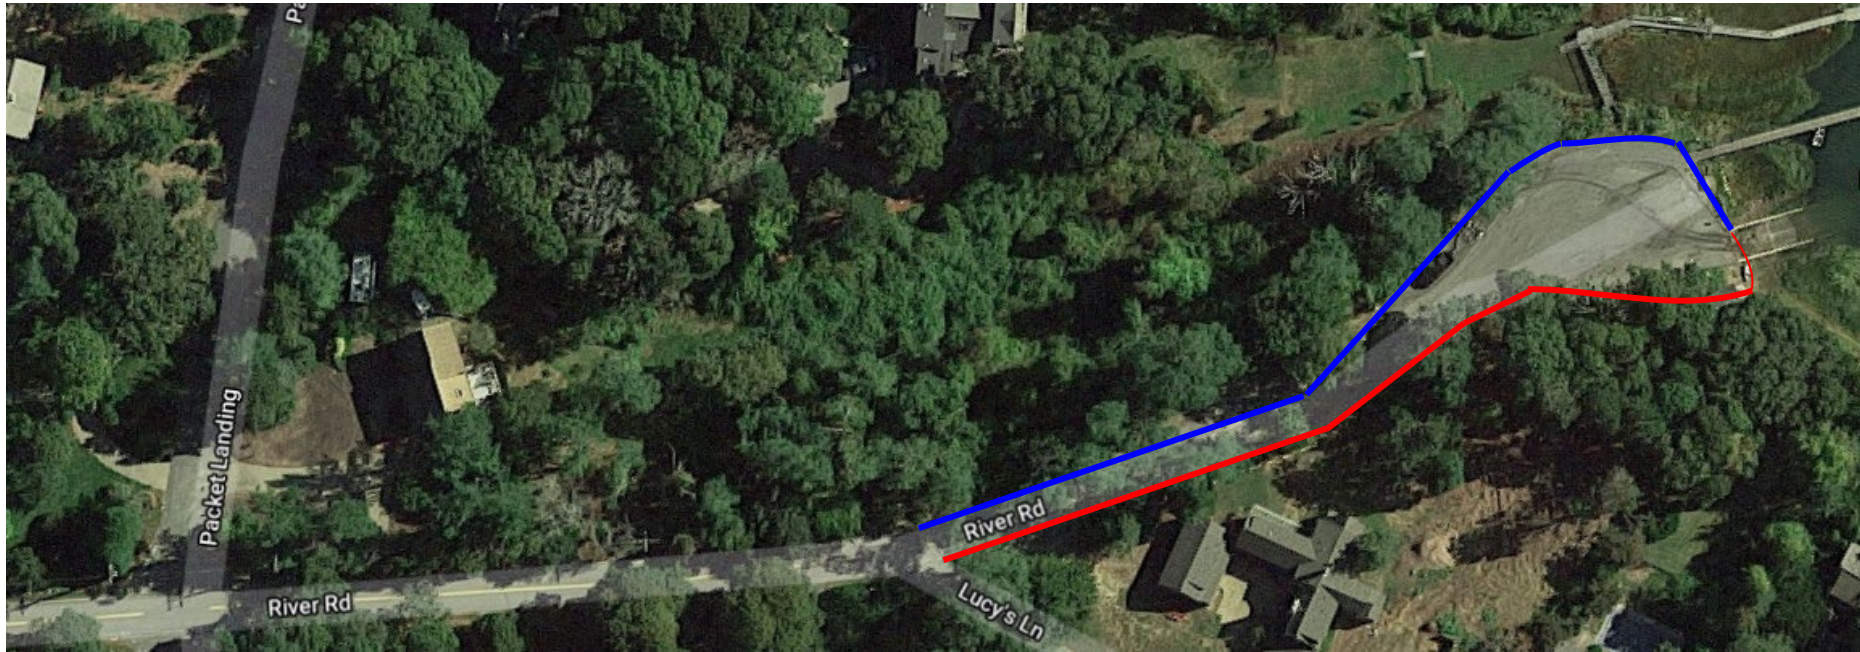

River Road Landing

Resident Permit Parking

No Parking At Any Time

- Permit Parking (resident beach parking sticker required)
  June 15 – September 15, no time restriction