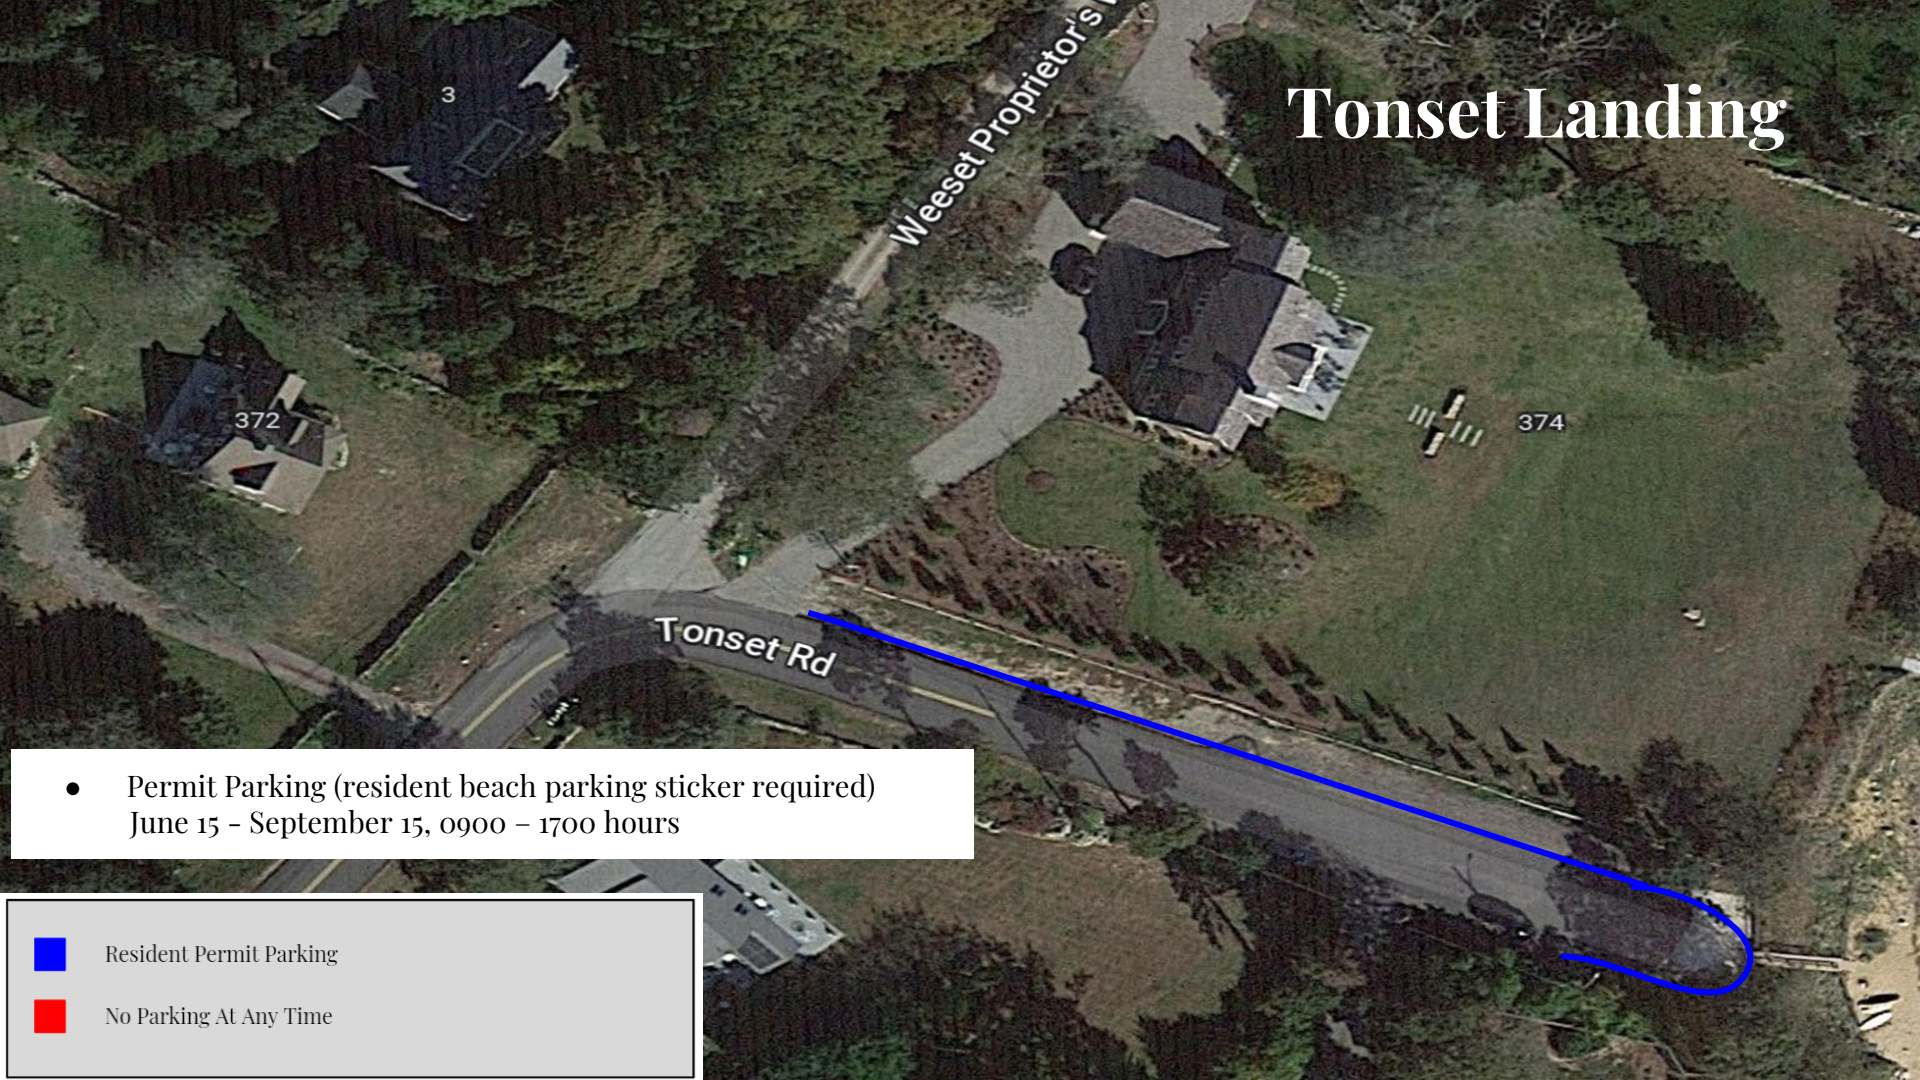

# Priscilla Landing

-  Resident Permit Parking
-  No Parking At Any Time

- Permit Parking (resident beach parking sticker required)  
June 15 - September 15, 0900 - 1700 hours

# Tonset Landing

- Permit Parking (resident beach parking sticker required)  
June 15 - September 15, 0900 - 1700 hours

 Resident Permit Parking

 No Parking At Any Time