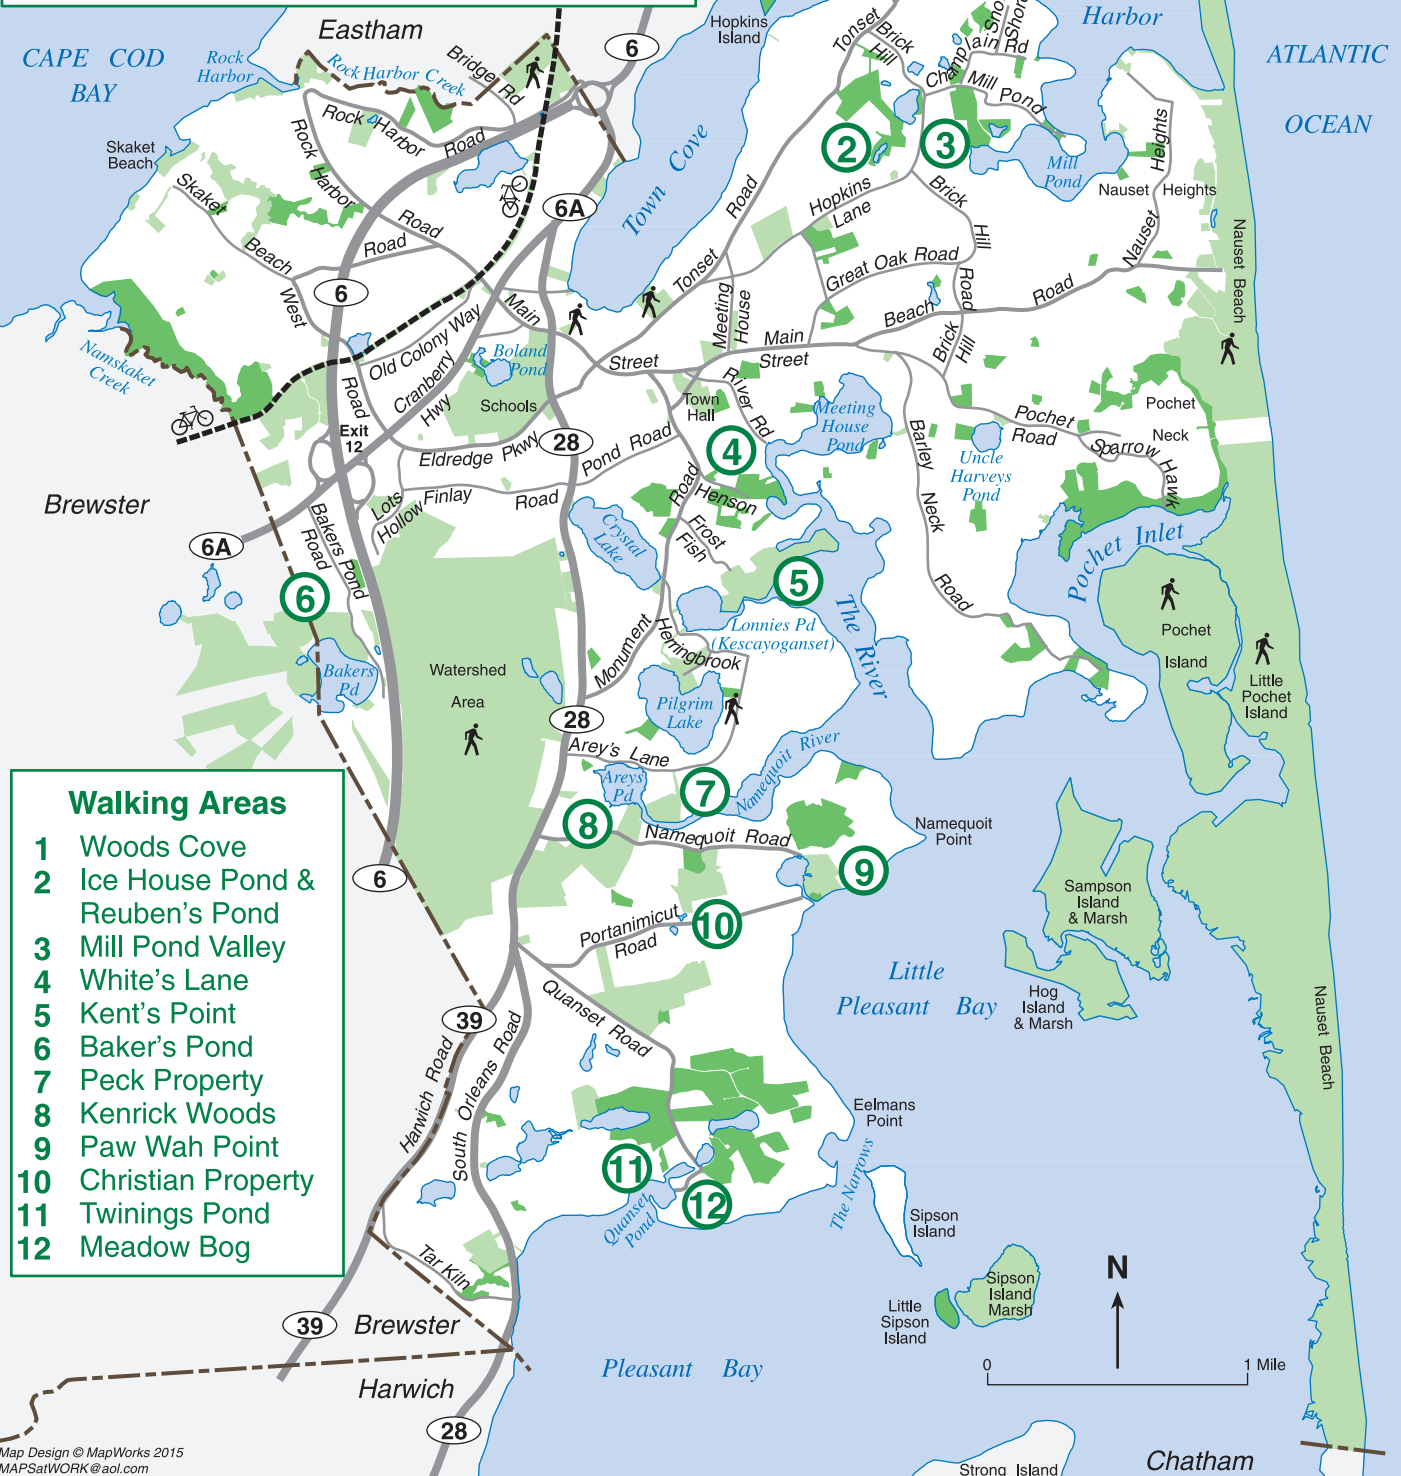

OPEN SPACE\*

- Orleans Conservation Trust
- Town, Federal, Other

\* Some with limited access  
Please respect private property

- 1 Walking Area  
Map Number
- Other Walking Area
- Cape Cod Rail Trail

**Walking Areas**

- 1** Woods Cove
- 2** Ice House Pond & Reuben's Pond
- 3** Mill Pond Valley
- 4** White's Lane
- 5** Kent's Point
- 6** Baker's Pond
- 7** Peck Property
- 8** Kenrick Woods
- 9** Paw Wah Point
- 10** Christian Property
- 11** Twinings Pond
- 12** Meadow Bog